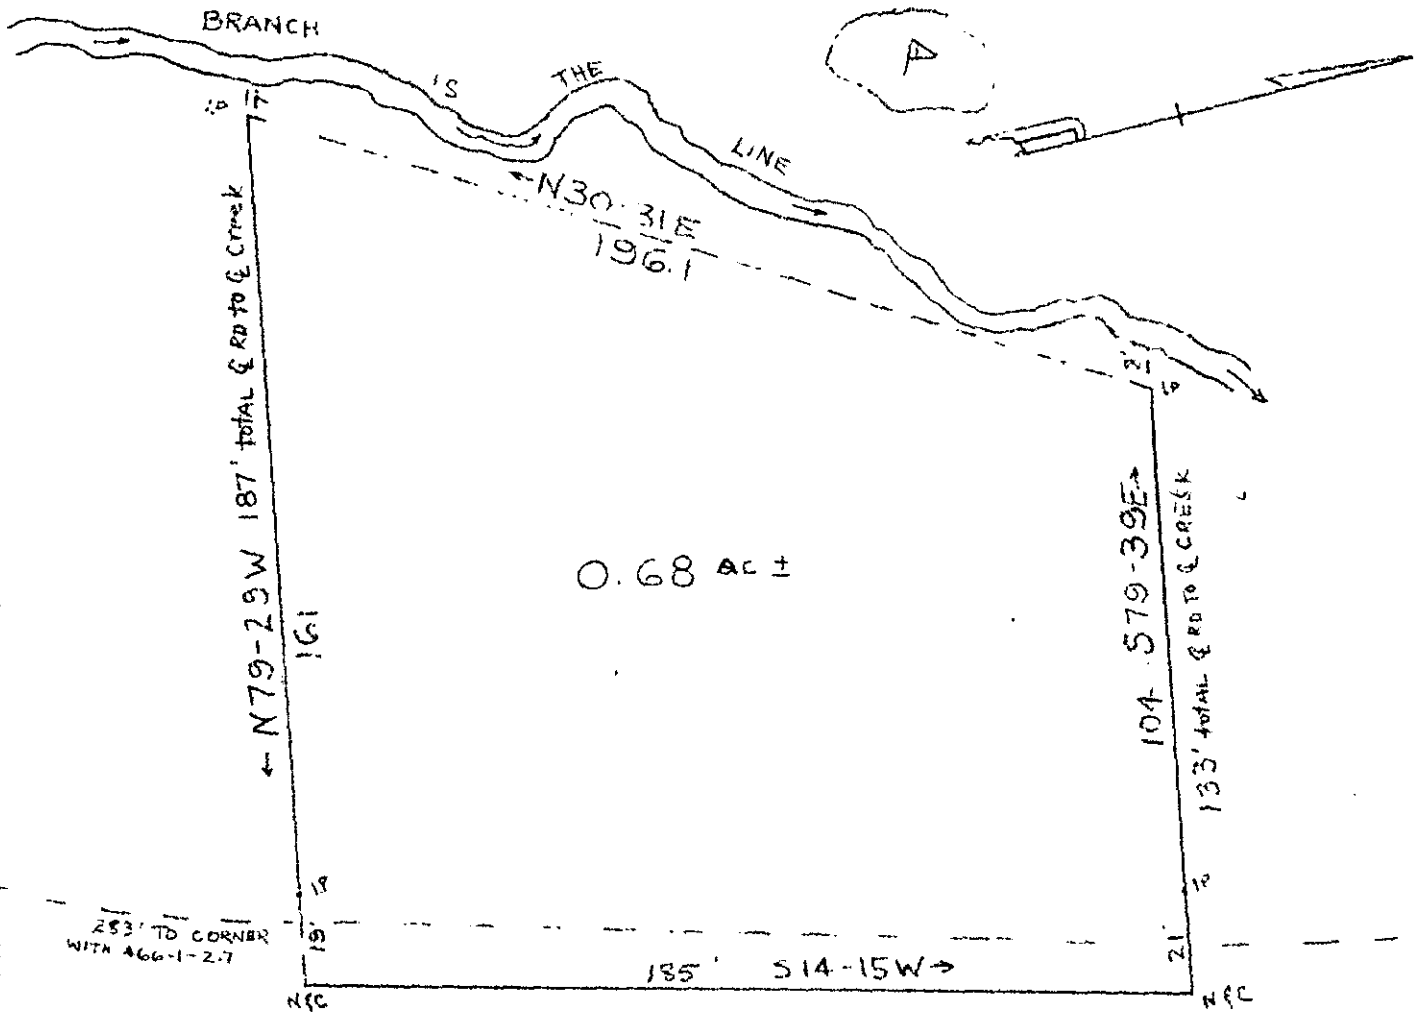

— PARIS MOUNTAIN COUNTRY CLUB —

0.68 AC ±

PILOT ROAD

253' TO CORNER WITH 466-1-2.7

FILED  
 GREENVILLE CO. S.C.  
 JUL 6 12 23 PM '72  
 ELIZABETH RIDDLE  
 R.M.C.

JUL 6 1972

338

466-9

PROPERTY OF

ROBERT W. HESTER

NEAR THE CITY OF GREENVILLE  
GREENVILLE COUNTY, S.C.

WEBB SURVEYING & MAPPING CO.

SCALE: 1" = 40'      JUNE 1, 1972

PLAT OK REF. MM-40  
BLOCK BK REF. PART OF 466-1-2.4

RECORDING FEE  
 PAID \$ 1.00